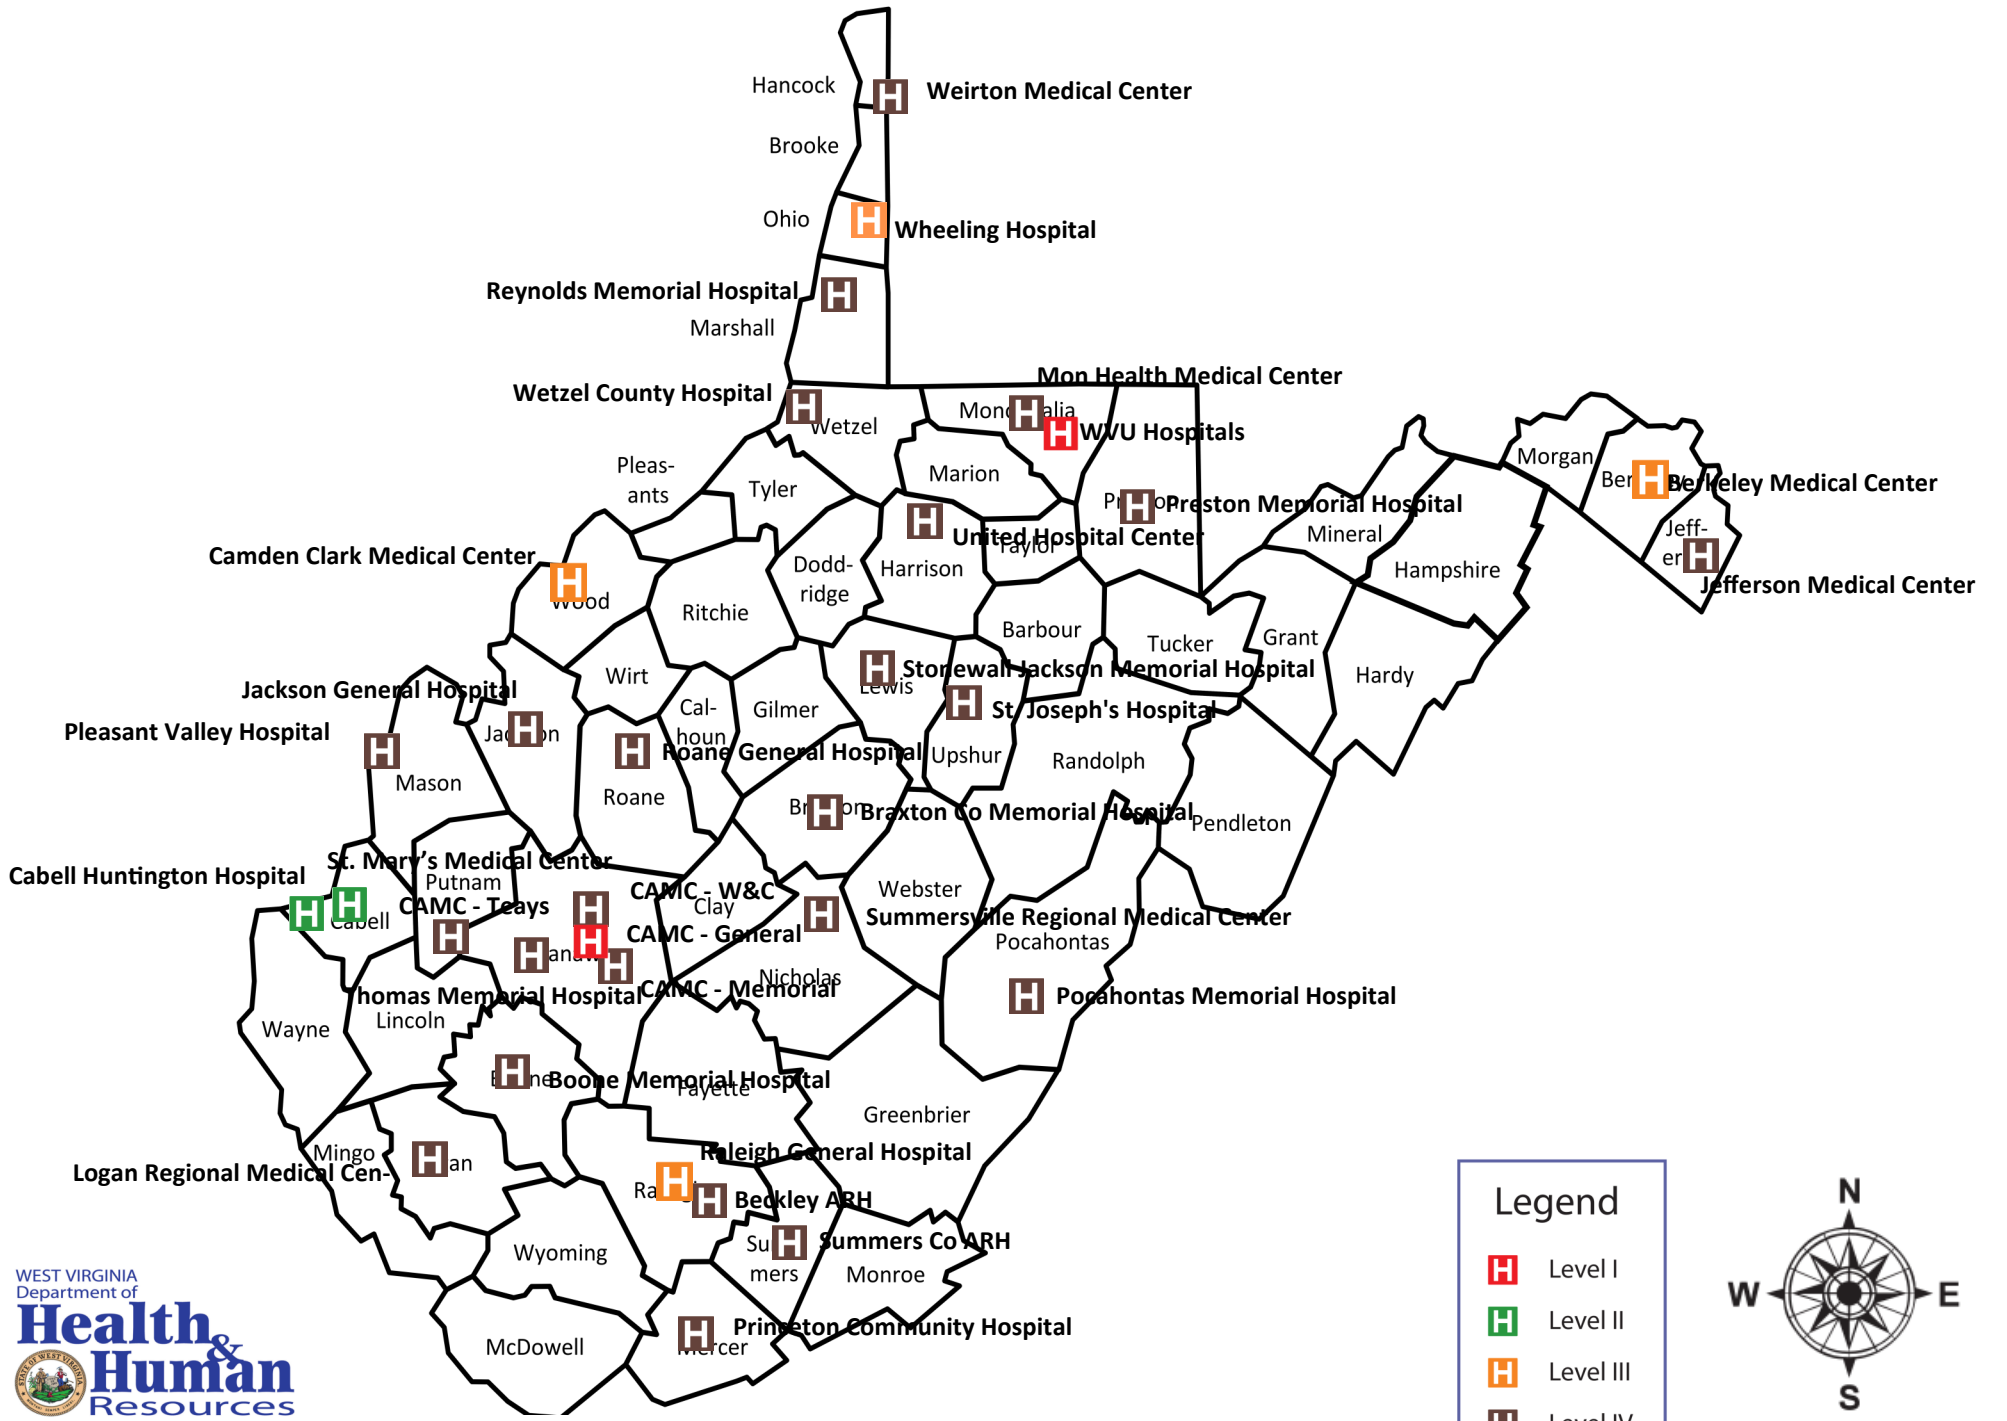

West Virginia Trauma Centers

Legend

- Level I
- Level II
- Level III
- Level IV

Modified 9/10/2021