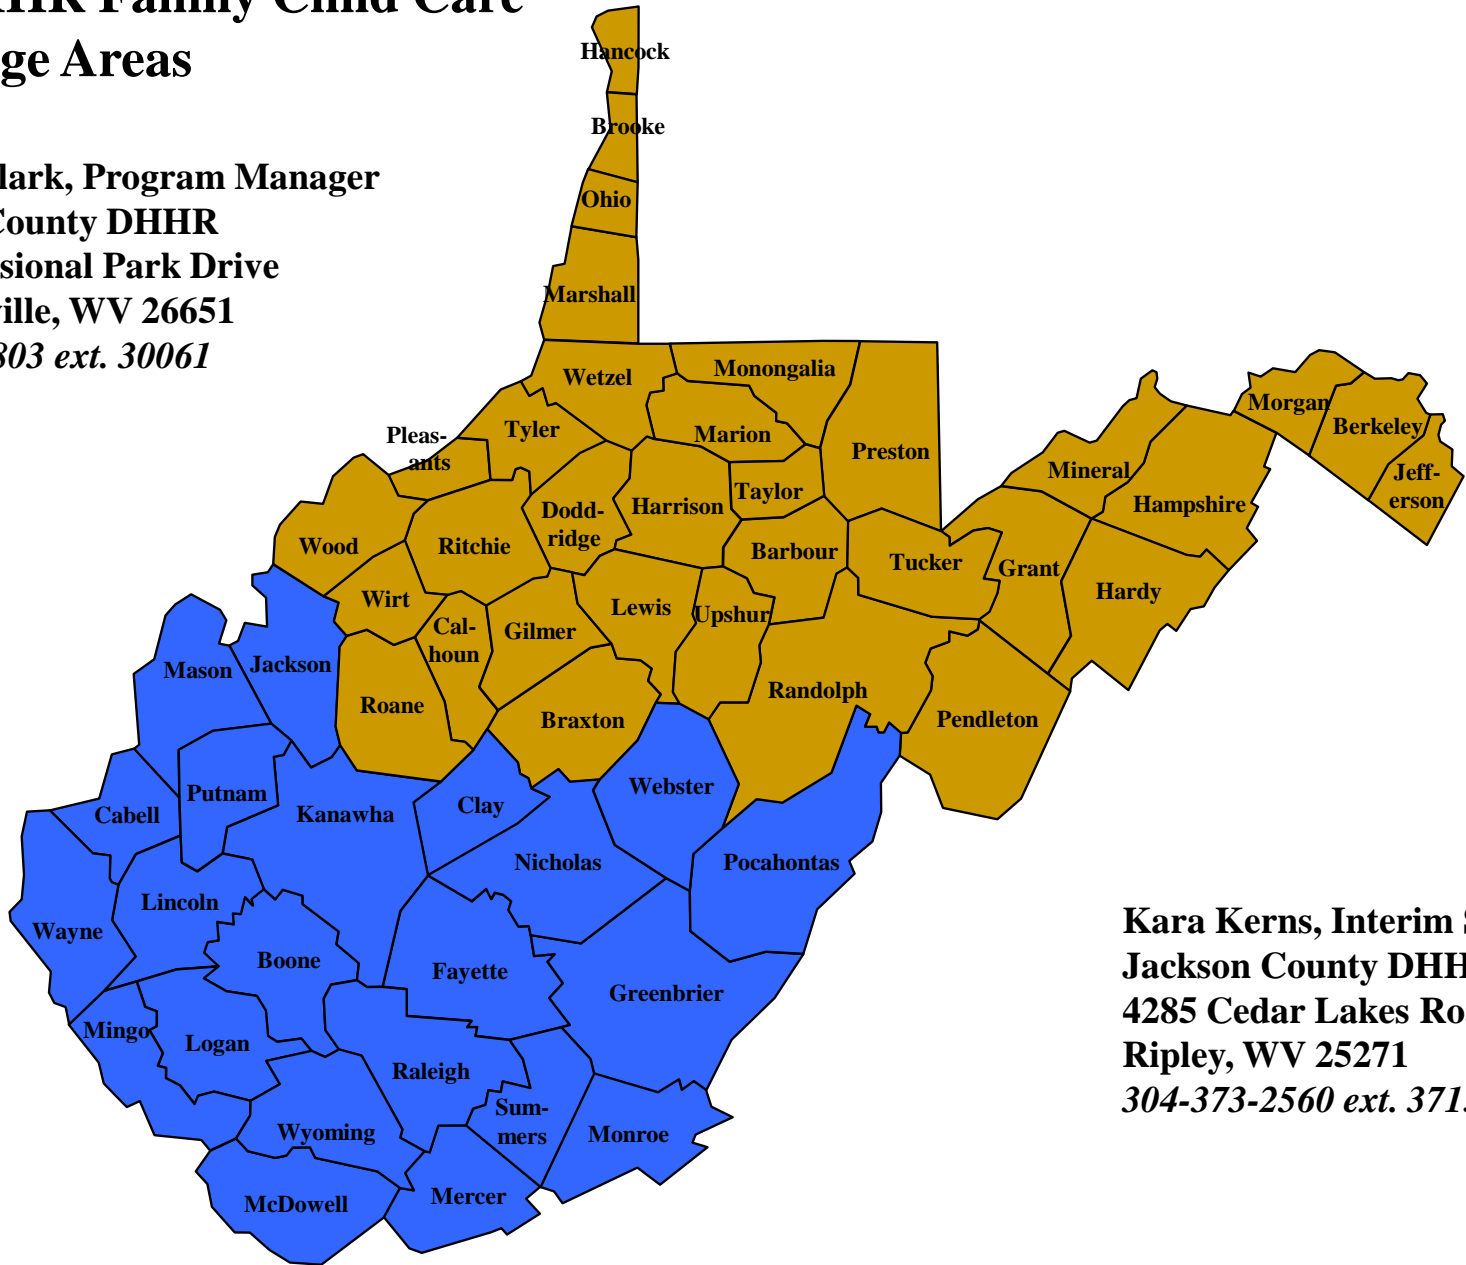

WVDHHR Family Child Care Coverage Areas

Melanie Clark, Program Manager
Nicholas County DHHR
707 Professional Park Drive
Summersville, WV 26651
304-872-0803 ext. 30061

Kara Kerns, Interim Supervisor
Jackson County DHHR
4285 Cedar Lakes Road
Ripley, WV 25271
304-373-2560 ext. 37159

County Breakdown – Melanie Clark

Leann Andrew (304-473-4230 ext. 131) – Doddridge, Harrison, Lewis, Marion, Monongalia, Ritchie

Megan Byrd (304-267-0100 ext. 03124) – Berkeley (25402, 25405, 25413, 25428, 25430, 25437), Jefferson, Morgan

Randolph County Facilities

Amy Riggleman—Day Cares R Us #1, Day Cares R Us #2, Day Cares R Us #3, Day Cares R Us #4, Kayla Latham, Lil’ Hoots Daycare, Meme’s Play-N-Learn, Mountain Top Child Development Center,

Bill Riggleman - Bears and Blankets, Berry Sweet Childcare, Berry Sweet Childcare #2, Imagination Station, Let’s Play, Pitter Patter Playhouse, Tots Town Daycare, Tygart Valley Christian Academy

Crystal Mayle – Creative Beginnings, Creative Beginnings 2.0, Itty Bitties, The Kiddie Cove, The Kiddie Cove #2, The Kiddie Cove #3, Lamb Tales, Lil’ Rascals, Little Bees Childcare, LLC, Little Lamb Day Care, Gingerbread House, Pajama Llamas Day Care, Pamela Ross, Play-N-Learn Day Care, Play–N-Learn Day Care #2