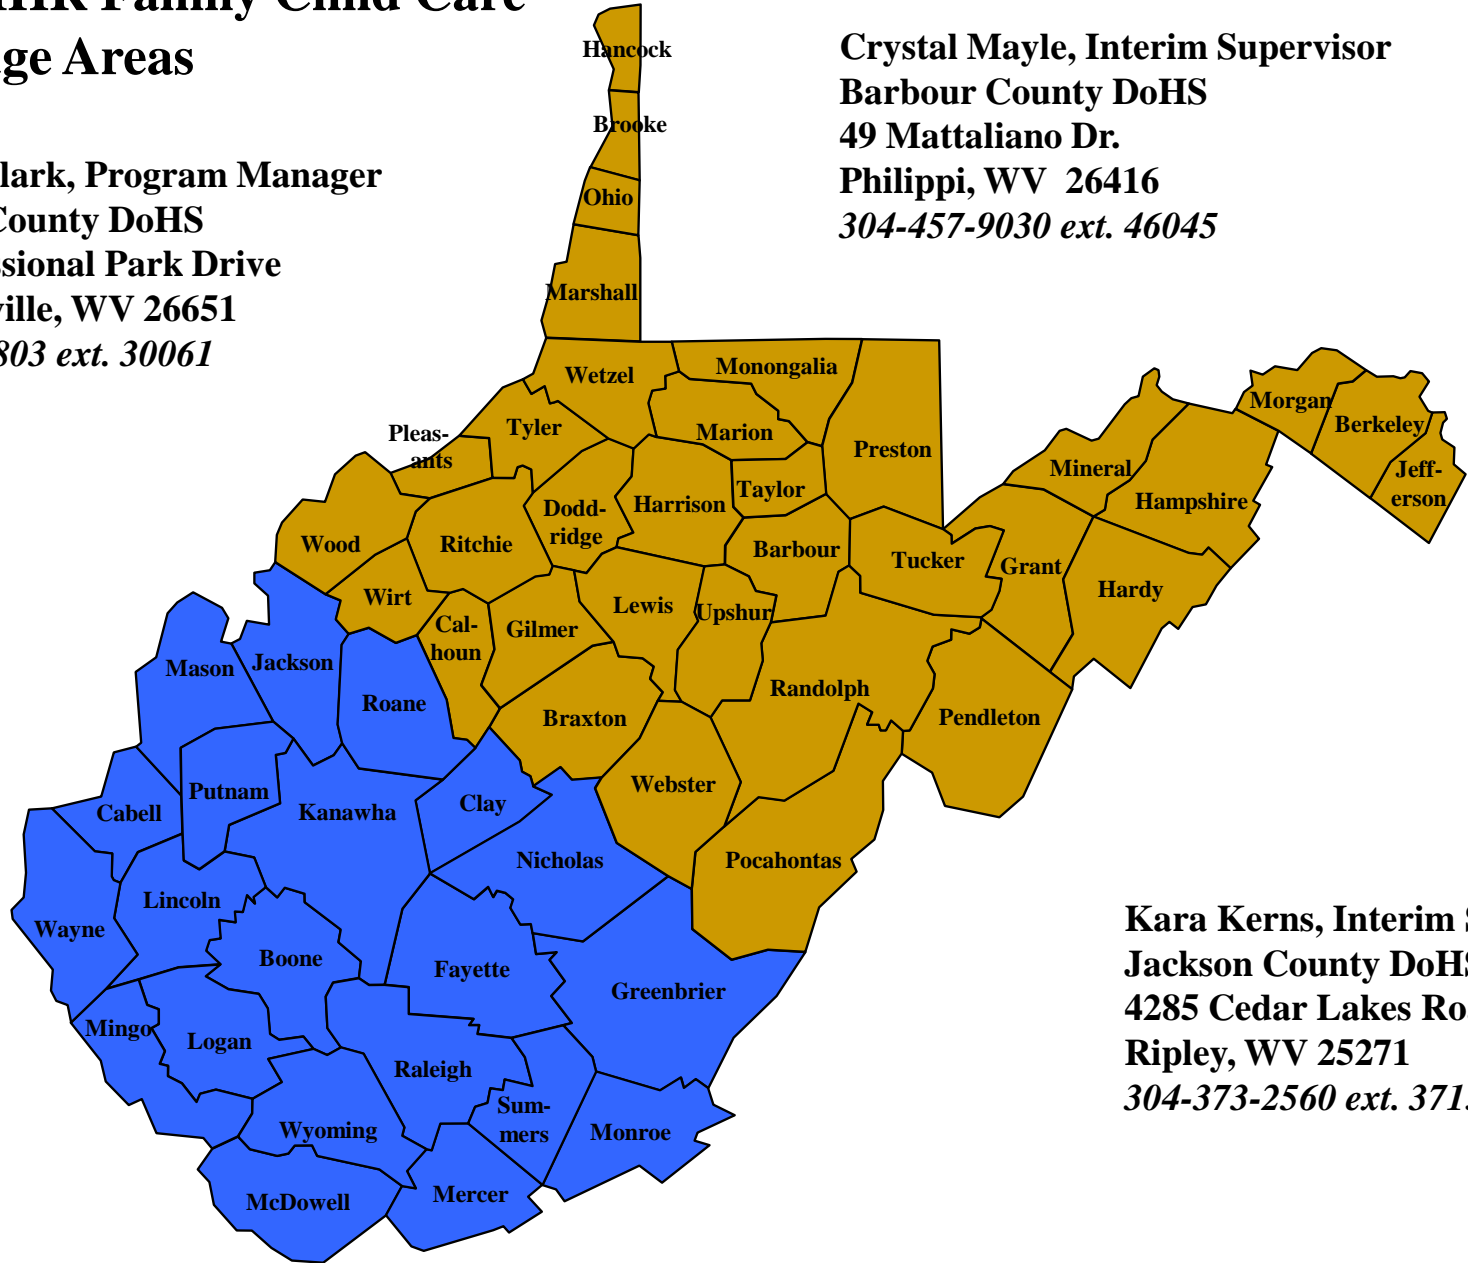

WVDHHR Family Child Care Coverage Areas

Melanie Clark, Program Manager
Nicholas County DoHS
707 Professional Park Drive
Summersville, WV 26651
304-872-0803 ext. 30061

Crystal Mayle, Interim Supervisor
Barbour County DoHS
49 Mattaliano Dr.
Philippi, WV 26416
304-457-9030 ext. 46045

Kara Kerns, Interim Supervisor
Jackson County DoHS
4285 Cedar Lakes Road
Ripley, WV 25271
304-373-2560 ext. 37159

County Breakdown – Melanie Clark

Megan Byrd (304-267-0100 ext. 03124) – Berkeley (25403, 25405, 25430), Jefferson

Heather Standard (304-465-9613 ext. 52241) – Fayette, Kanawha (25061, 25136, 25301, 25304, 25306, 25315), Raleigh (25140, 25813, 25823, 25825, 25843, 25865, 25871, 25880, 25918, 25921)

Randolph County Facilities

Michelle Tanner– A Home Away From Home, Berry Sweet Childcare, Berry Sweet Childcare #2, Itty Bitties, The Kiddie Cove #2, The Kiddie Cove #3, Lil' Rascals, Pajama Llamas Day Care, Play-N-Learn Day Care, Play–N-Learn Day Care #2, Tots Town Daycare, Tygart Valley Christian Academy