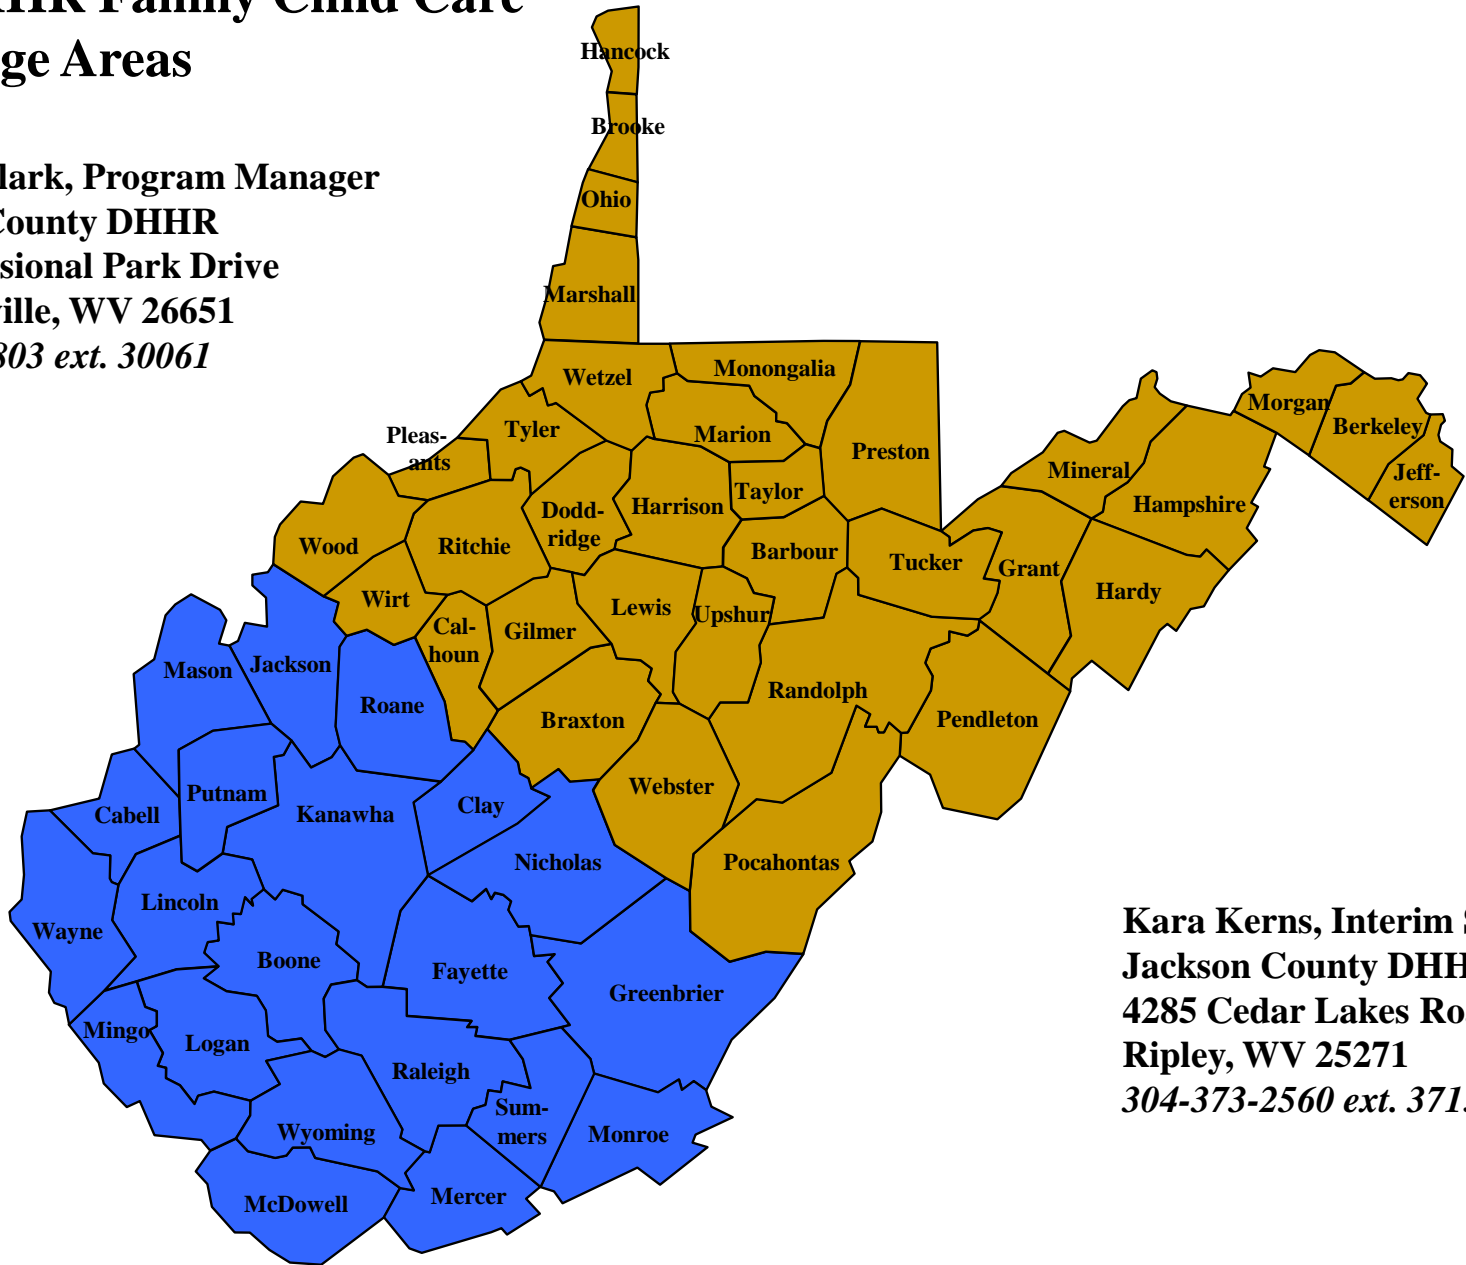

# WVDHHR Family Child Care Coverage Areas

**Melanie Clark, Program Manager**  
**Nicholas County DHHR**  
**707 Professional Park Drive**  
**Summersville, WV 26651**  
**304-872-0803 ext. 30061**

**Kara Kerns, Interim Supervisor**  
**Jackson County DHHR**  
**4285 Cedar Lakes Road**  
**Ripley, WV 25271**  
**304-373-2560 ext. 37159**

**Sheila Ware** (304-765-7344 ext. 00057) - Harrison, Marion, Randolph (26253, 26257, 26259, 26276, 26280, 26283, and 7 facilities)

# Randolph County Facilities

**Leann Andrew**– Bears and Blankets, Berry Sweet Childcare, Berry Sweet Childcare #2, Imagination Station, Let's Play, Lil' Hoots Daycare, Mountain Top Child Development Center, Pitter Patter Playhouse, Tots Town Daycare, Tygart Valley Christian Academy

**Michelle Tanner**– A Home Away From Home, Itty Bitties, The Kiddie Cove, The Kiddie Cove #2, The Kiddie Cove #3, Lil' Rascals, Pajama Llamas Day Care, Play-N-Learn Day Care, Play–N-Learn Day Care #2,