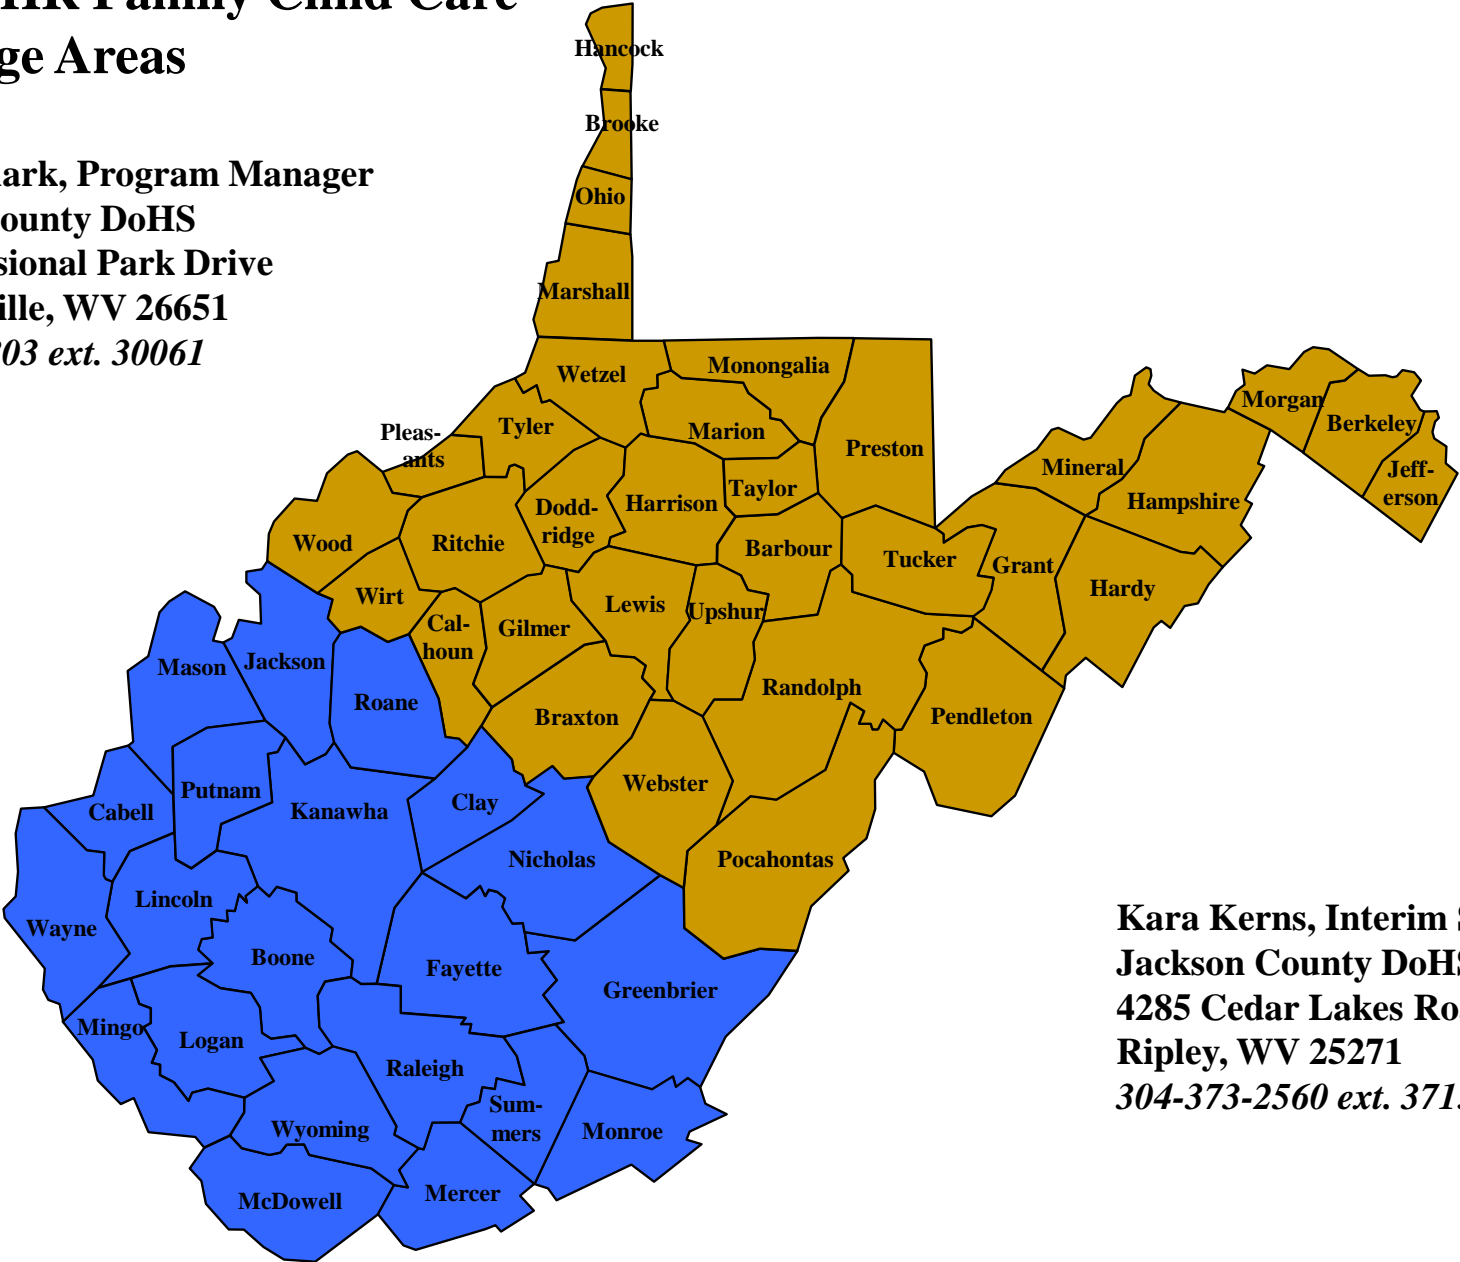

WVDHHR Family Child Care Coverage Areas

Melanie Clark, Program Manager
Nicholas County DoHS
707 Professional Park Drive
Summersville, WV 26651
304-872-0803 ext. 30061

Kara Kerns, Interim Supervisor
Jackson County DoHS
4285 Cedar Lakes Road
Ripley, WV 25271
304-373-2560 ext. 37159

Sheila Ware (304-765-7344 ext. 00057) - Harrison, Marion, Randolph (26253, 26257, 26259, 26276, 26280, 26283, and 7 facilities)

County Breakdown – Kara Kerns

Jodie Burton (304-425-8738 ext. 63831) – McDowell, Mercer (24701)

Randolph County Facilities

Tonya Carpenter - Bears and Blankets, Berry Sweet Childcare, Berry Sweet Childcare #2, Let's Play, Lil' Hoots Daycare, Pitter Patter Playhouse, Tots Town Daycare, Tygart Valley Christian Academy

Michelle Tanner– A Home Away From Home, Itty Bitties, The Kiddie Cove, The Kiddie Cove #2, The Kiddie Cove #3, Lil' Rascals, Pajama Llamas Day Care, Play-N-Learn Day Care, Play–N-Learn Day Care #2,

Sheila Ware- Creative Beginnings, Creative Beginnings 2.0, Day Cares R Us #1, Day Cares R Us #2, Lamb Tales, Little Lamb Day Care