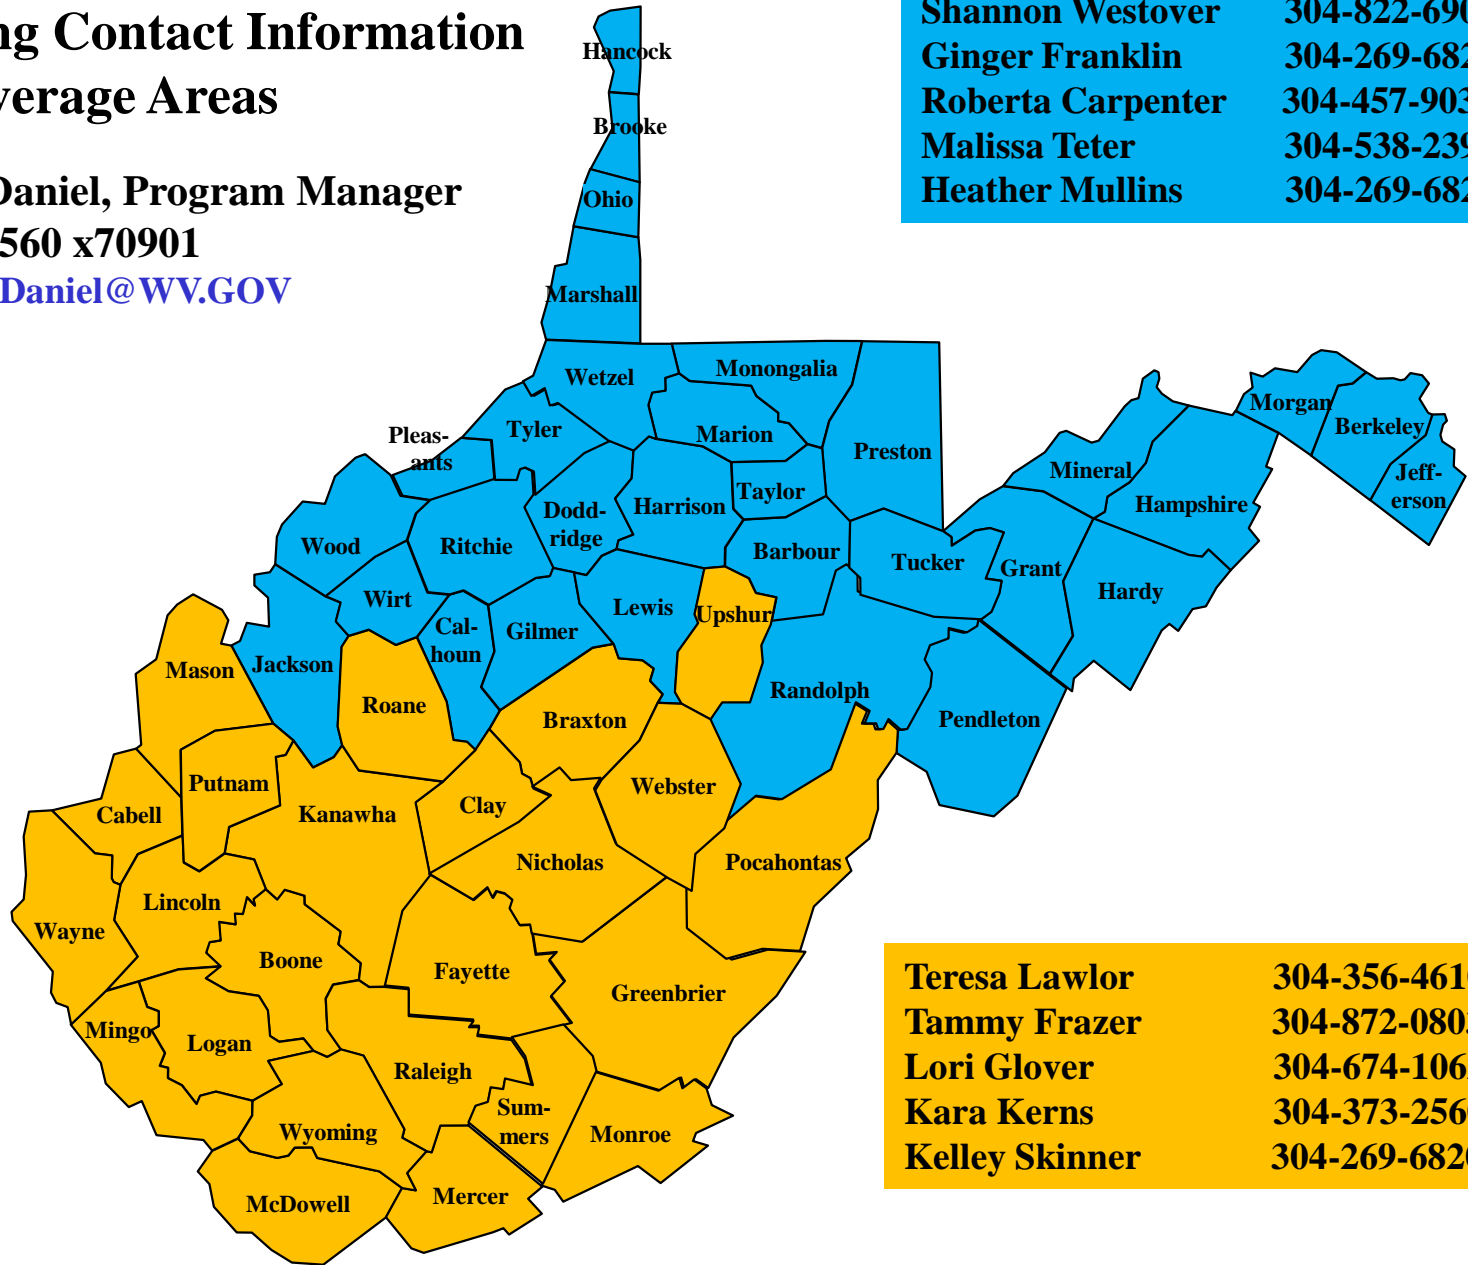

WVDHHR Child Care Center Licensing Contact Information and Coverage Areas

Todd McDaniel, Program Manager
304-420-2560 x70901
Todd.C.McDaniel@WV.GOV

Shannon Westover 304-822-6900x50547
Ginger Franklin 304-269-6820x2079
Roberta Carpenter 304-457-9030x78451
Malissa Teter 304-538-2391x70112
Heather Mullins 304-269-6820x2085

Teresa Lawlor 304-356-4610
Tammy Frazer 304-872-0803 x71668
Lori Glover 304-674-1062
Kara Kerns 304-373-2560 x2004
Kelley Skinner 304-269-6820x2068