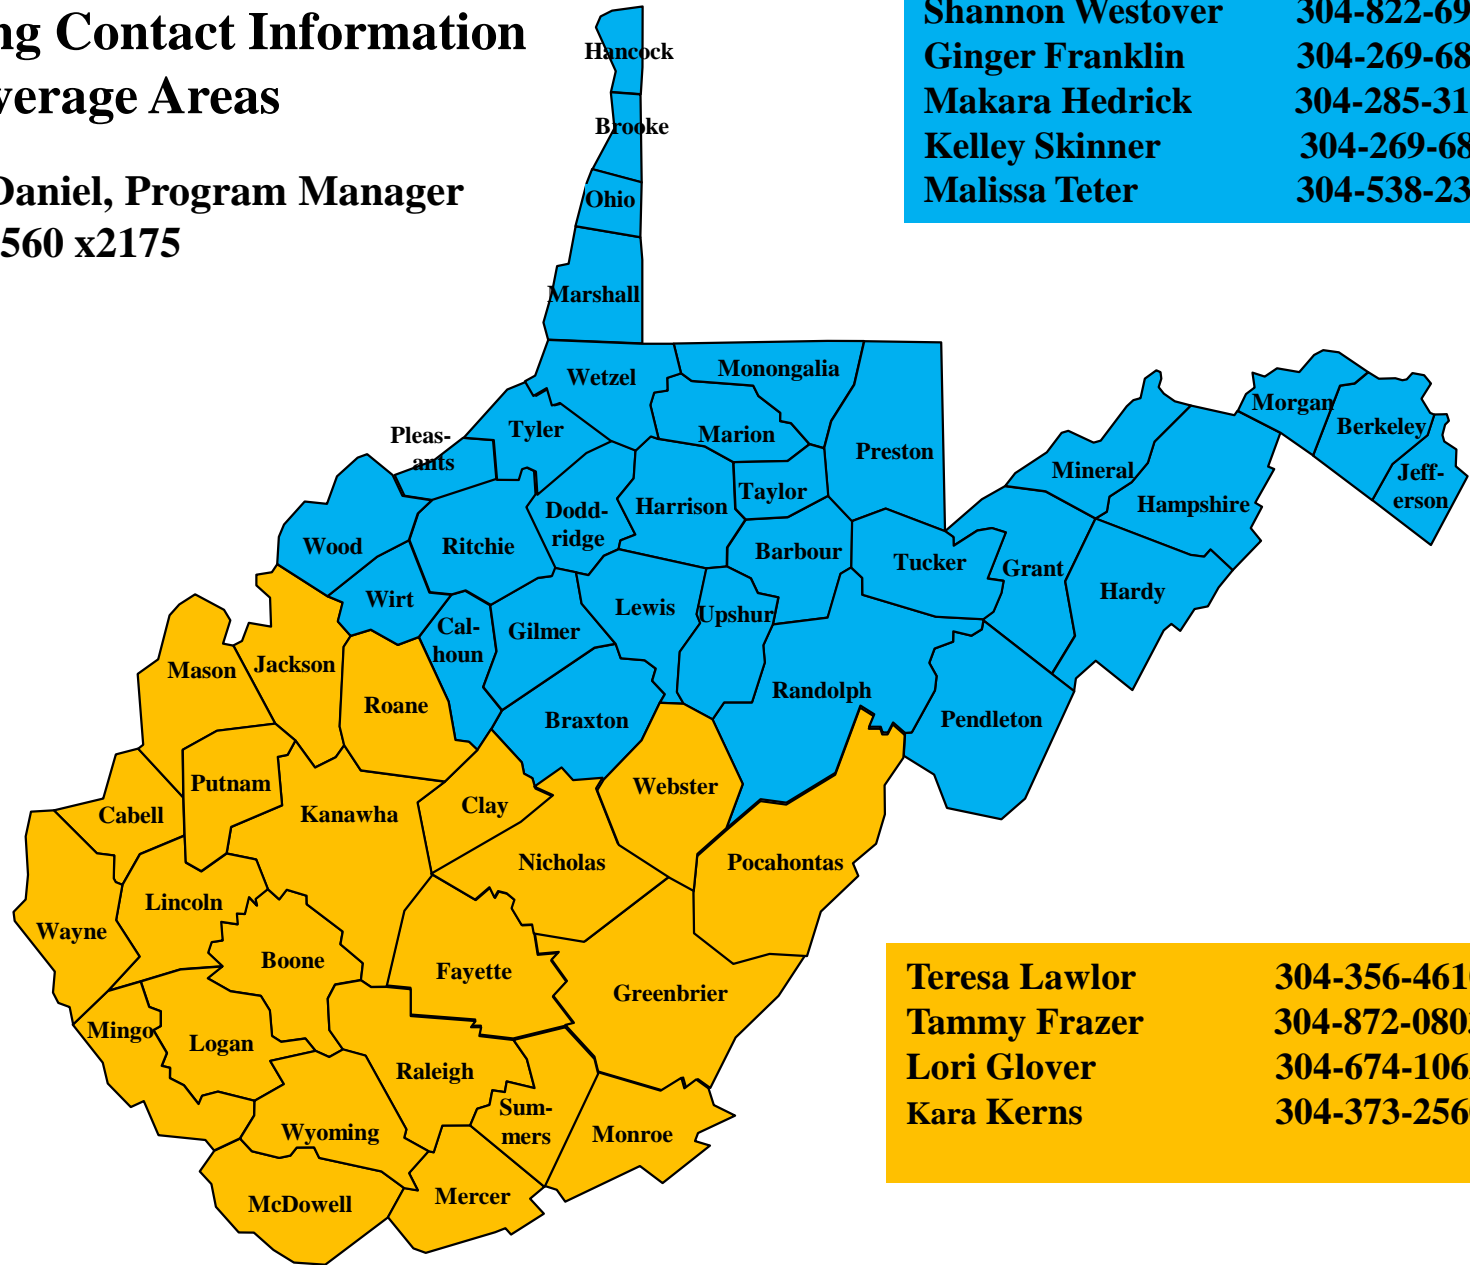

# WVDHHR Child Care Center Licensing Contact Information and Coverage Areas

**Todd McDaniel, Program Manager**  
**304-420-2560 x2175**

<b>Shannon Westover</b>	<b>304-822-6900x50547</b>
<b>Ginger Franklin</b>	<b>304-269-6820x2079</b>
<b>Makara Hedrick</b>	<b>304-285-3175x71385</b>
<b>Kelley Skinner</b>	<b>304-269-6820x2068</b>
<b>Malissa Teter</b>	<b>304-538-2391</b>

# Licensing Map Breakdown by County

**Malissa Teter:** Upshur, Barbour, Taylor, Preston, Tucker, Randolph, Pendleton, Mineral, Marion (Head Start's only), Hardy

**Makara Hedrick:** Ohio, Marshall, Harrison (centers only)

# Kanawha County