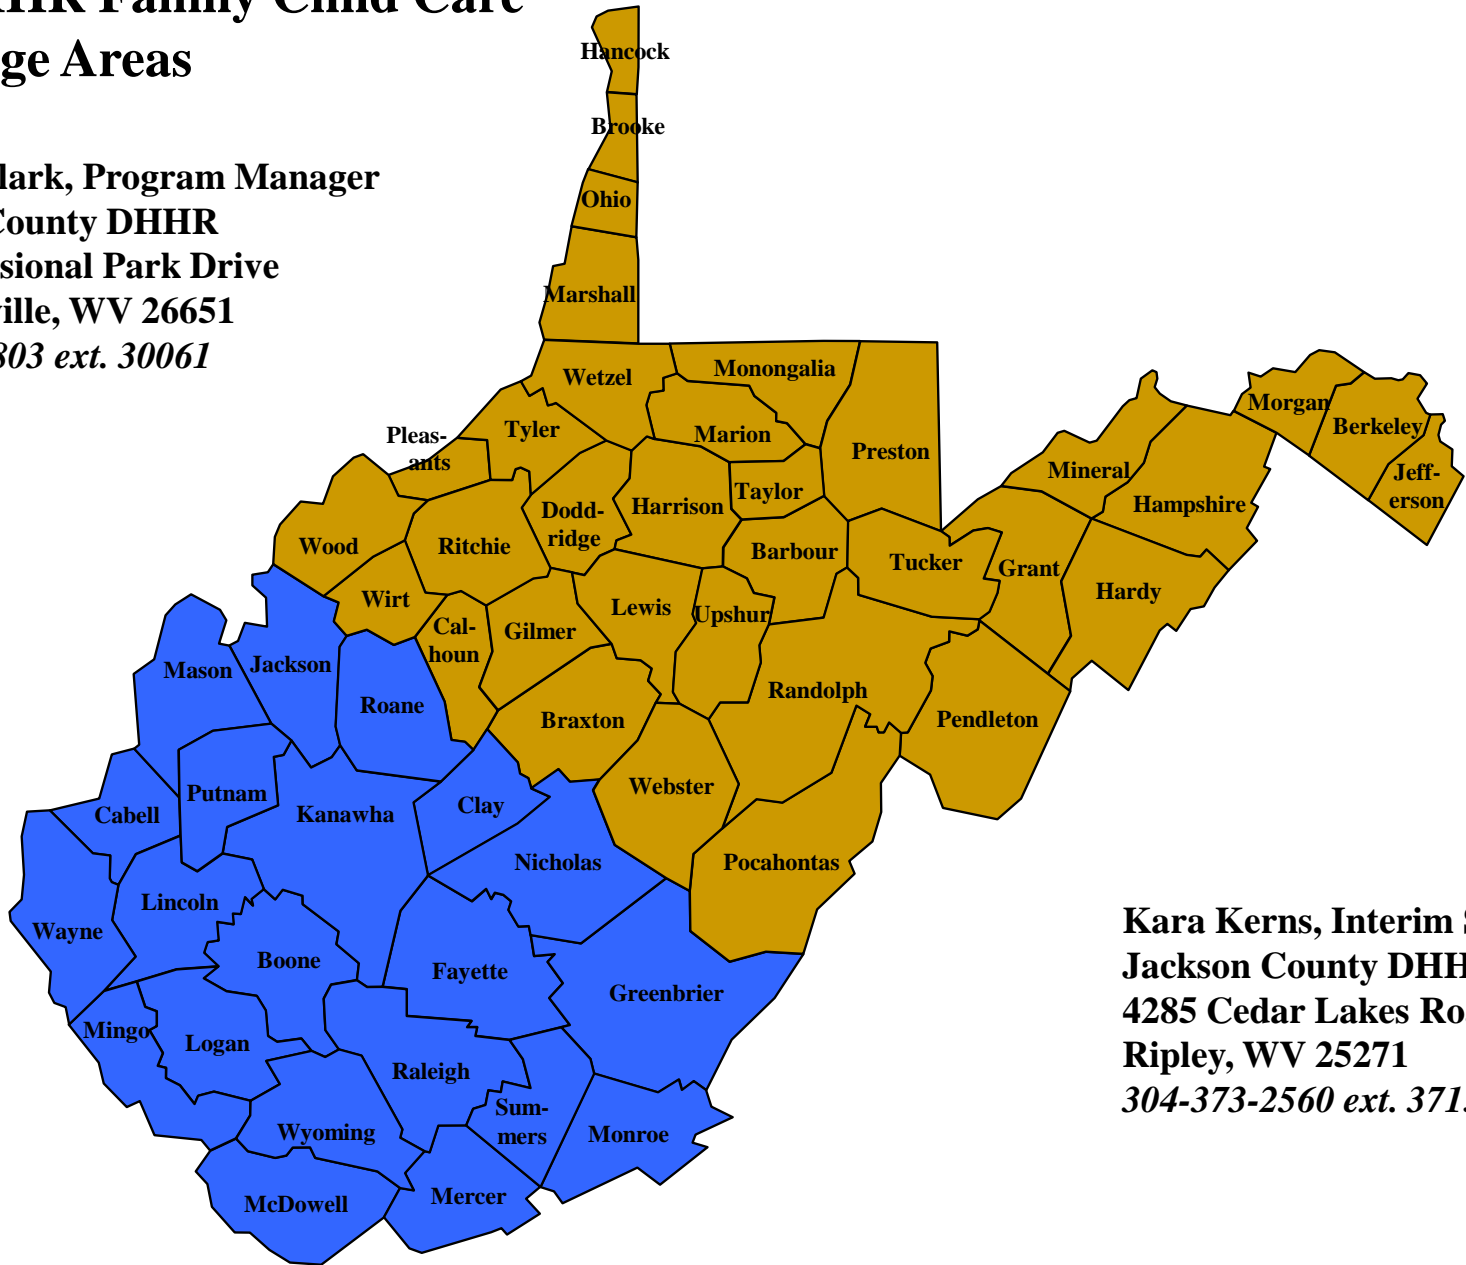

WVDHHR Family Child Care Coverage Areas

Melanie Clark, Program Manager
Nicholas County DHHR
707 Professional Park Drive
Summersville, WV 26651
304-872-0803 ext. 30061

Kara Kerns, Interim Supervisor
Jackson County DHHR
4285 Cedar Lakes Road
Ripley, WV 25271
304-373-2560 ext. 37159

Sheila Ware (304-765-7344 ext. 00057) - Harrison, Marion, Randolph (26253, 26257, 26259, 26276, 26280, 26283, and 7 facilities)

County Breakdown – Kara Kerns

Jodie Burton (304-425-8738 ext. 63831) – McDowell, Mercer (24701), Wyoming

Randolph County Facilities

Melanie Clark– Bears and Blankets, Berry Sweet Childcare, Berry Sweet Childcare #2, Imagination Station, Let's Play, Lil' Hoots Daycare, Mountain Top Child Development Center, Pitter Patter Playhouse, Tots Town Daycare, Tygart Valley Christian Academy

Michelle Tanner– A Home Away From Home, Itty Bitties, The Kiddie Cove, The Kiddie Cove #2, The Kiddie Cove #3, Lil' Rascals, Pajama Llamas Day Care, Play-N-Learn Day Care, Play–N-Learn Day Care #2,

Sheila Ware- Creative Beginnings, Creative Beginnings 2.0, Day Cares R Us #1, Day Cares R Us #2, Day Cares R Us #3, Lamb Tales, Little Lamb Day Care